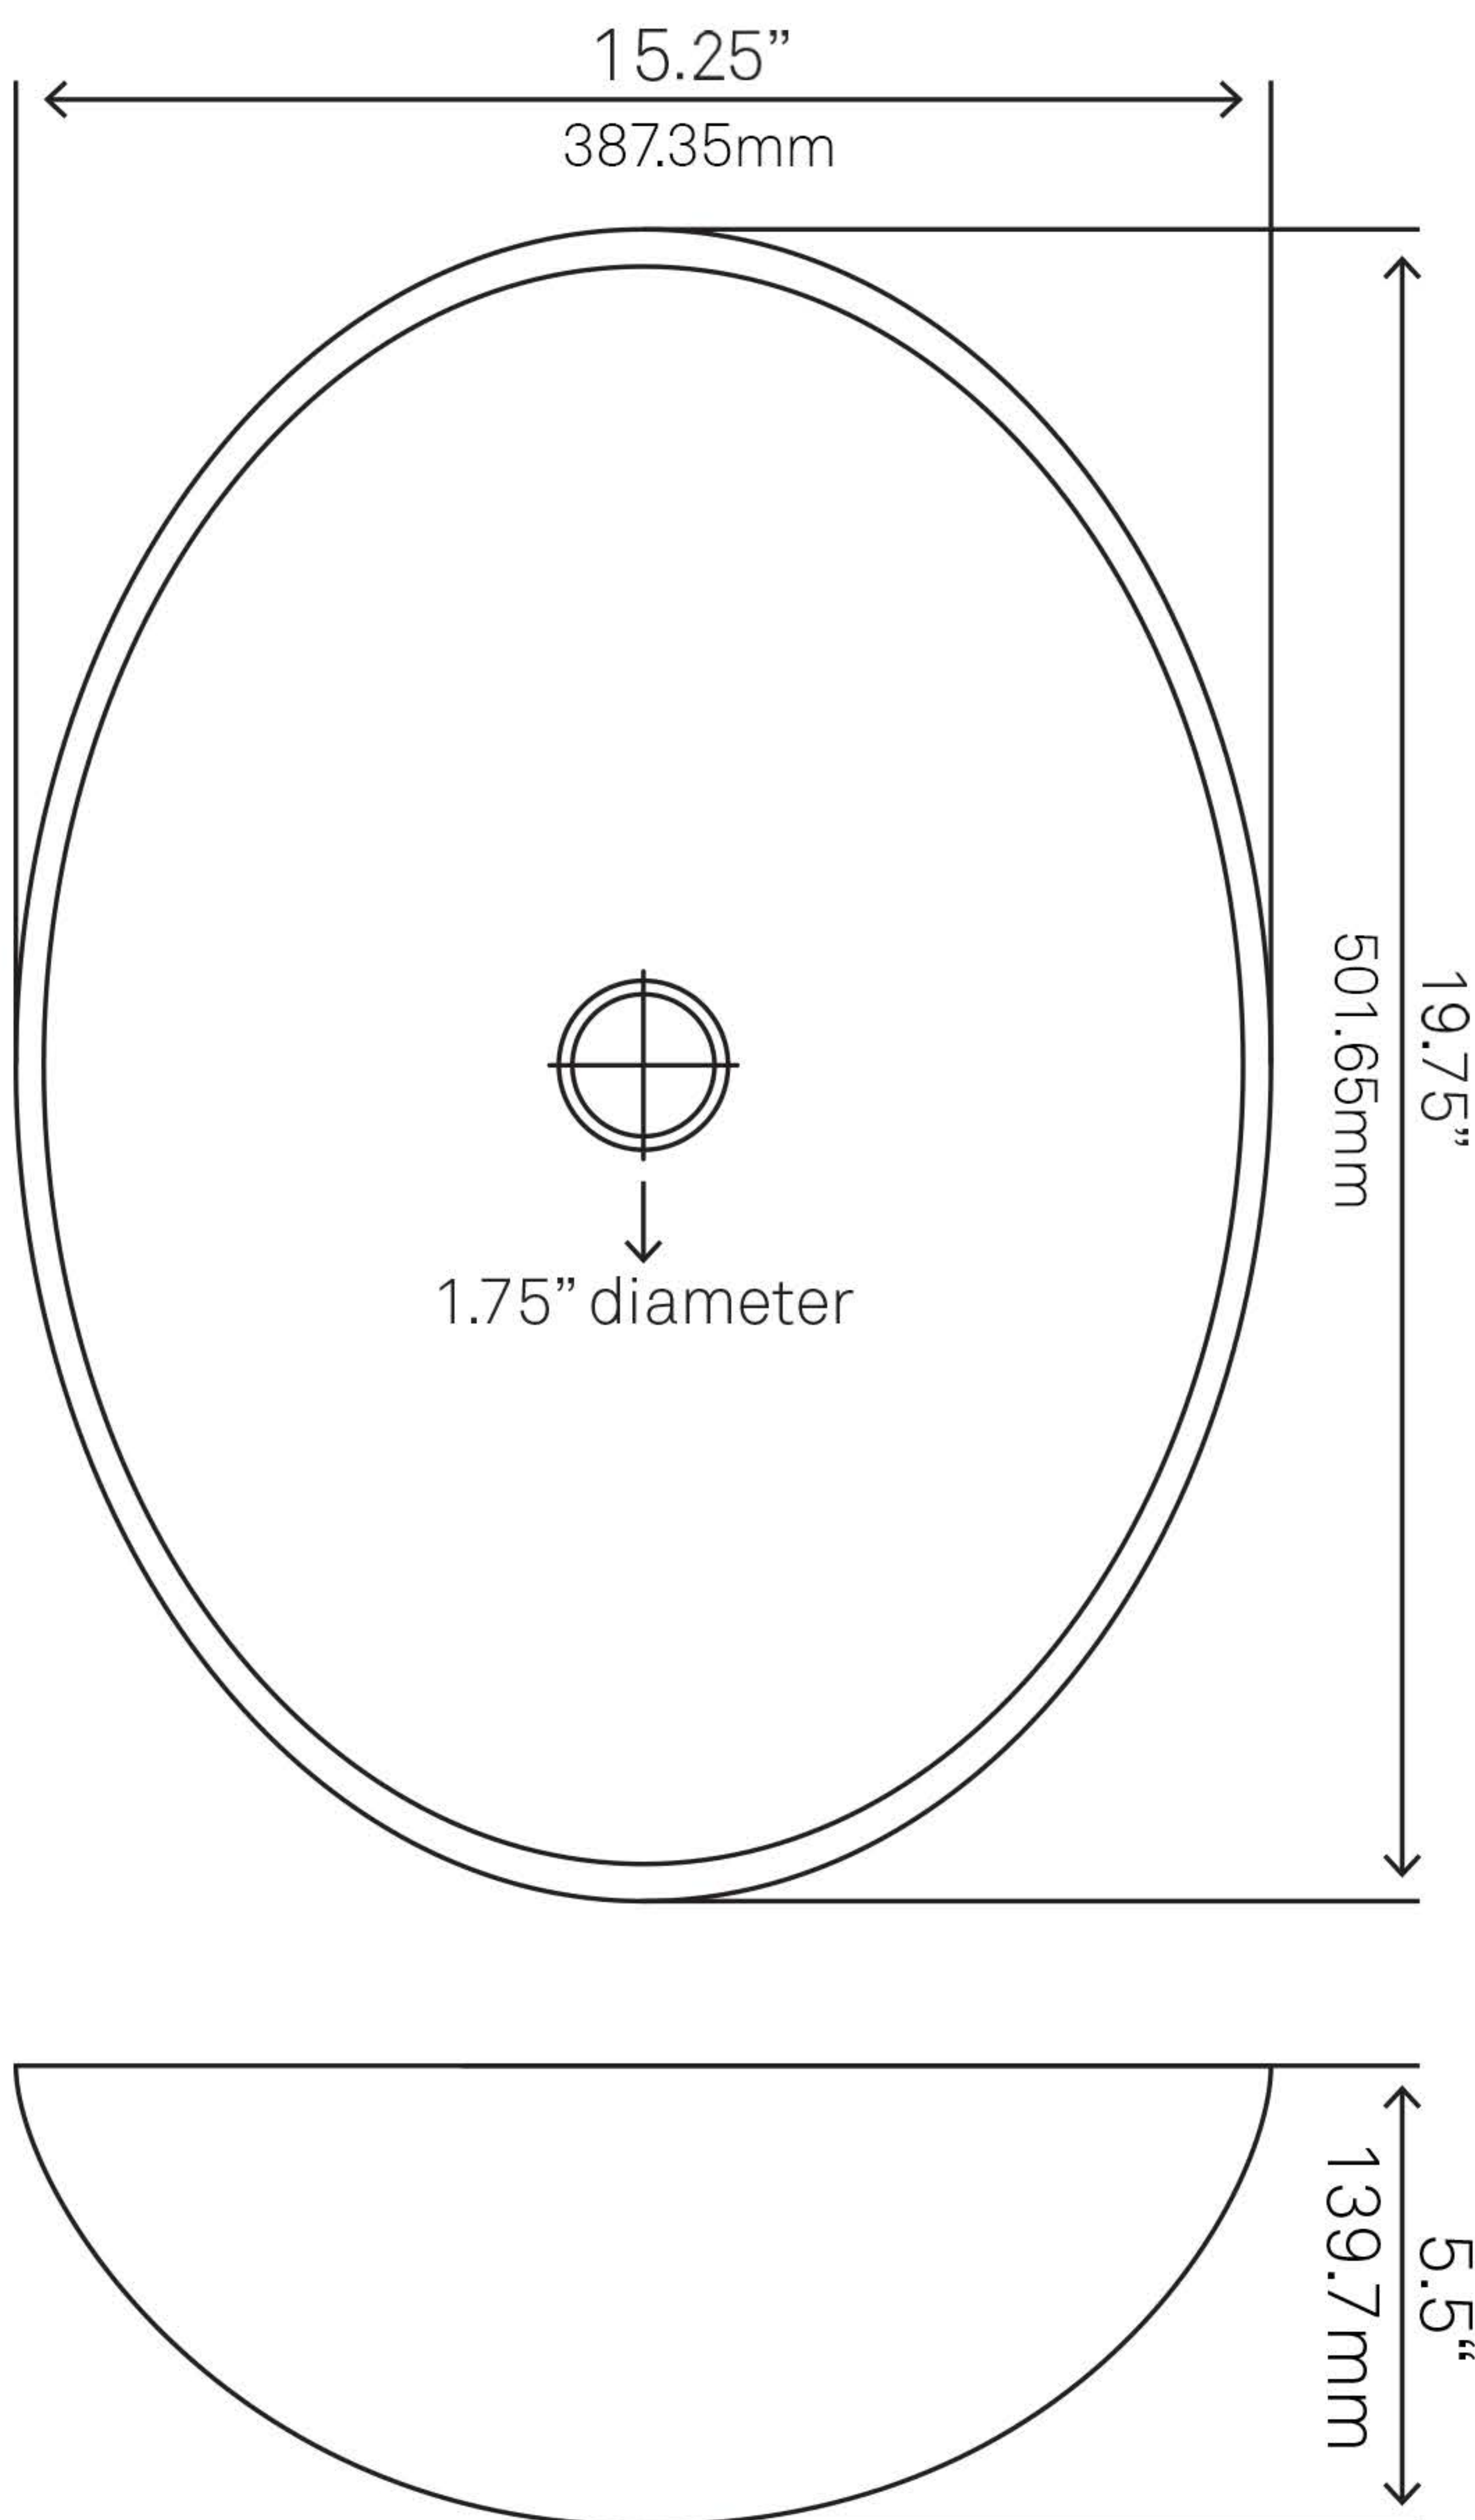

TIG-8089 OVALE Glass Vessel Bathroom Sink

Requested By:

Specific Features:

STANDARD SPECIFICATIONS:

- Oval clear black vessel sink
- Polished glass inside and out
- Made with high tempered glass
- Scratch resistant and non-porous
- Designed for above counter installation
- Standard U.S. plumbing connections
- Made with 1.75-inch drain opening